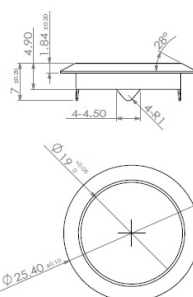

PRODUCT SHEET

Description:

Rim Lock 850, $\varnothing 19 \times 22 \text{mm}$, Drawer, NPL, CK SISO, KA E03

Item number:

14.01.040-2

Units	Box	Carton	HS Code	Barcode
Pcs.	12	192	8301300000	
				5704866031974

SISO A/S

Mileparken 11
DK-2740 Skovlunde
Denmark
VAT: DK 24786013

Phone +45 45 830 900

www.siso.dk
siso@siso.dk

Danske Bank
Nytorv Branch
Copenhagen
SWIFT: DABADKKK

Account no.
4180 3112 112936
IBAN Account
DK7230003112112936